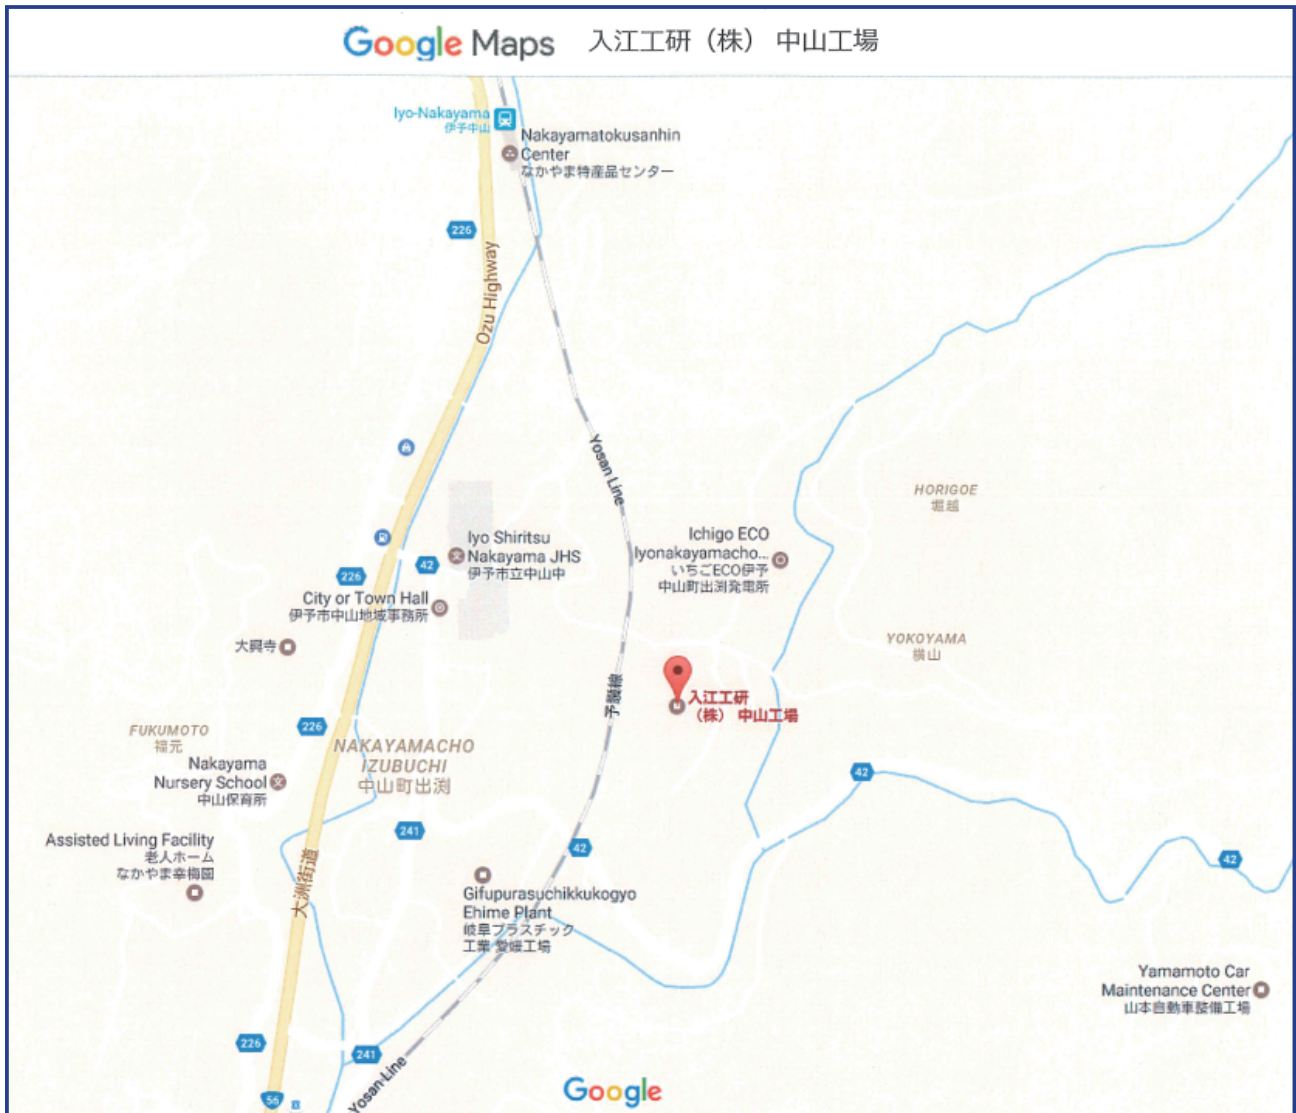

Area Map

Shikoku Plant Nakayama Factory of IRIE KOKEN CO., LTD.

Address : Nakayama Factory

4-1580-1 Izubuchi, Nakayama-cho, Iyo-shi,
Ehime 791-3204, Japan
TEL: +81-89-967-1001
FAX: +81-89-967-5011

Access

To Matsuyama Airport on Shikoku by air
Tokyo - Matsuyama: Approx. 1 hr. and 20 min.
Osaka - Matsuyama: Approx. 50 min.
Fukuoka - Matsuyama: Approx. 40 min.

By car

Approx. 50 min. from Matsuyama Airport
Approx. 20 min. from Matsuyama Expressway Iyo IC

By train: JR Shikoku Yosan Line (via the Uchiko Line)

Matsuyama Station - Iyo-Nakayama Station (limited express):
Approx. 17 min. (Trains making a stop are limited.)
Matsuyama Station - Iyo-Nakayama Station (local): Approx. 37 min.
Approx. 5 minute taxi ride from JR Iyo-Nakayama Station

By bus

Matsuyamashi Station - Nakayama bus stop: Approx. 40 min.
(Iyotetsu Bus or Uwajima Bus)
Approx. 15 minute walk from Nakayama bus stop