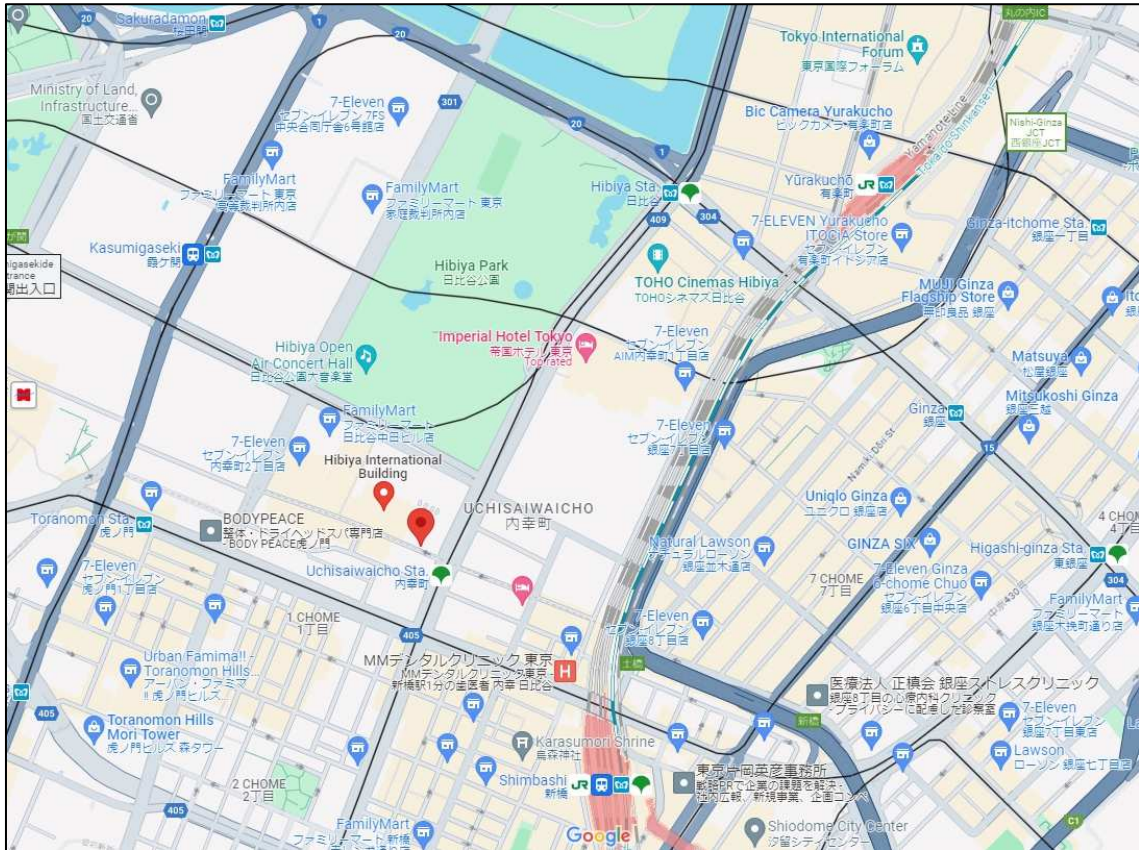

## Area Map Head office of IRIE KOKEN CO., LTD.

Google Maps

### Access :

- Toei Subway Mita Line 「Uchisaiwaicho Station」 Directly connected to Exit A6, 3minutes on foot
- Tokyo Metro Chiyoda Line 「Kasumigaseki Station」 Exit C4, 5minutes on foot
- Tokyo Metro Hibiya Line 「Kasumigaseki Station」 Exit A14, 5minutes on foot
- Tokyo Metro Marunouchi Line 「Kasumigaseki Station」 Exit B2, 5minutes on foot
- Tokyo Metro Ginza Line 「Toranomon Station」 Exit 9, 10minutes on foot
- JR 「Shimbashi Station」 Hibiya Exit, 10minutes on foot
- JR 「Yurakucho Station」 Hibiya Exit, 15minutes on foot